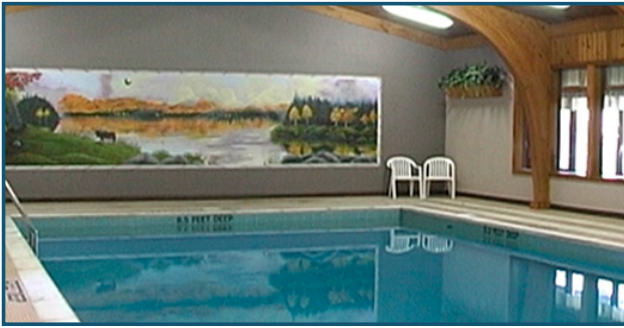

Purdy Center

The Purdy Center has 58 hotel-style rooms, each with a private bath and shower. 28 rooms have a queen bed and a bunk bed. 24 rooms have two double beds. 4 rooms have one queen bed. 2 rooms have two twin beds. The main dining hall is located here, along with the indoor pool, bookstore, and a large lobby with stone fireplace.