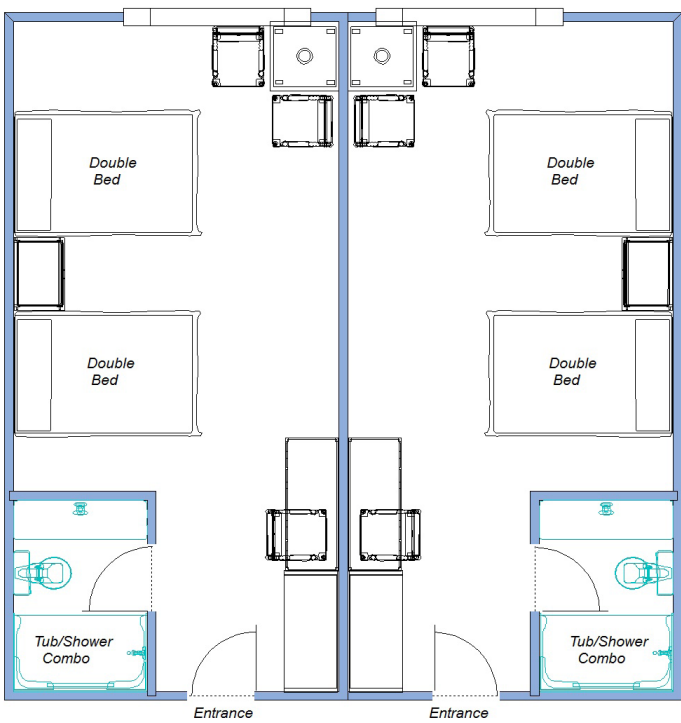

Purdy Center

The Purdy Center has 58 hotel-style rooms, each with a private bath and shower. 28 rooms have a queen bed and a bunk bed. 24 rooms have two double beds. 4 rooms have one queen bed. 2 rooms have two twin beds. The main dining hall is located here, along with the indoor pool, bookstore, and a large lobby with stone fireplace.

Units 106, 108, 110, 112,
201 - 204, 206, 208, 210,
212-215, 301-312

Units 217 - 228, 313 - 328

Units 205, 207, 209 & 211
Handicap Accessible