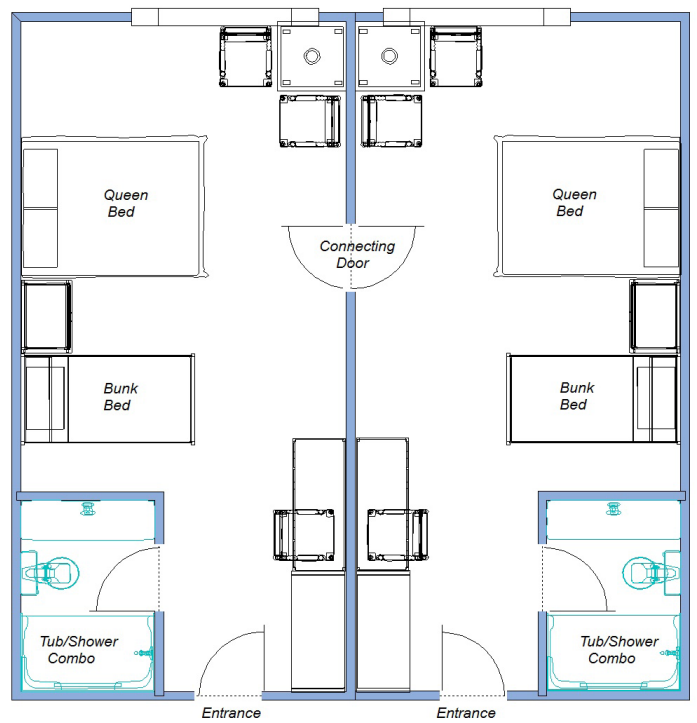

Purdy Center

The Purdy Center has 58 hotel-style rooms, each with a private bath and shower. 28 rooms have a queen bed and a bunk bed. 24 rooms have two double beds. 4 rooms have one queen bed. 2 rooms have two twin beds. The main dining hall is located here, along with the indoor pool, bookstore, and a large lobby with stone fireplace.

Units 106, 108, 110, 112,
201 - 204, 206, 208, 210,
212-215, 301-312

Units 217 - 228, 313 - 328

Units 205, 207, 209 & 211
Handicap Accessible