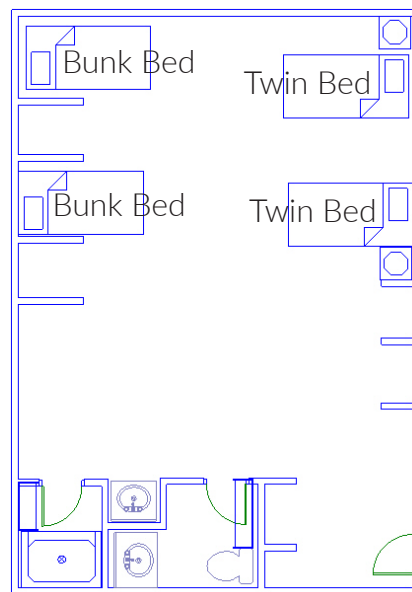

Zeitfuss II

Zeitfuss II is a two story dorm-style building with twenty two one-room units on two levels. Most rooms feature one bunk bed and two twin beds, a private bath with a shower, and an additional vanity area with a sink. Four rooms have two bunk beds and two twin beds. The Lodge also has a beautiful gathering room boasting a stone fireplace, a kitchen area, conference room, and office.

Units 151, 153, 155, 157
250 - 263

Unit 160
Handicap Accessible

Unit 264

Unit 159
Handicap Accessible

Unit 265