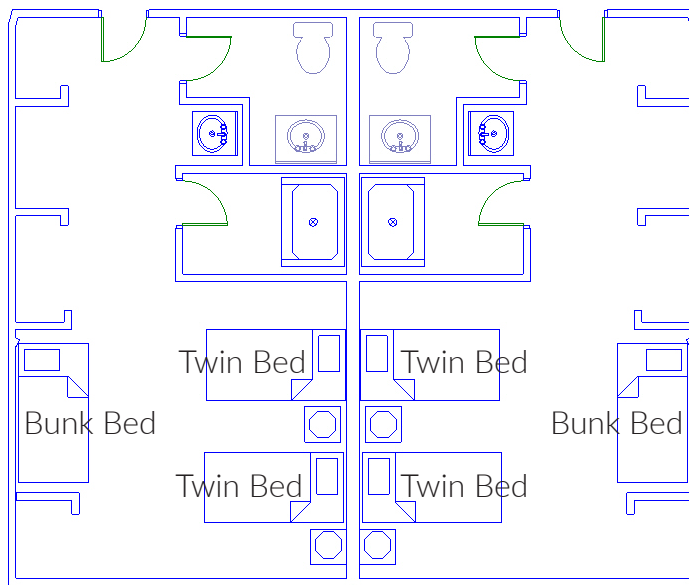

Zeitfuss II

Zeitfuss II is a two story dorm-style building with twenty two one-room units on two levels. Most rooms feature one bunk bed and two twin beds, a private bath with a shower, and an additional vanity area with a sink. Four rooms have two bunk beds and two twin beds. The Lodge also has a beautiful gathering room boasting a stone fireplace, a kitchen area, conference room, and office.

Units 151, 153, 155, 157
250 - 263

Unit 160
Handicap Accessible

Unit 264

Unit 159
Handicap Accessible

Unit 265