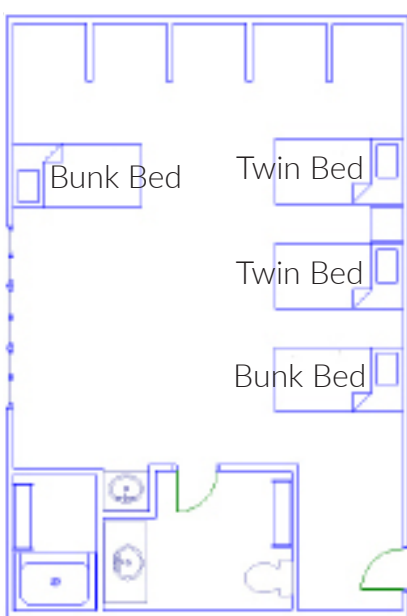

Zeitfuss II

Zeitfuss II is a two story dorm-style building with twenty two one-room units on two levels. Most rooms feature one bunk bed and two twin beds, a private bath with a shower, and an additional vanity area with a sink. Four rooms have two bunk beds and two twin beds. The Lodge also has a beautiful gathering room boasting a stone fireplace, a kitchen area, conference room, and office.

Units 151, 153, 155, 157
250 - 263

Unit 160
Handicap Accessible

Unit 264

Unit 159
Handicap Accessible

Unit 265