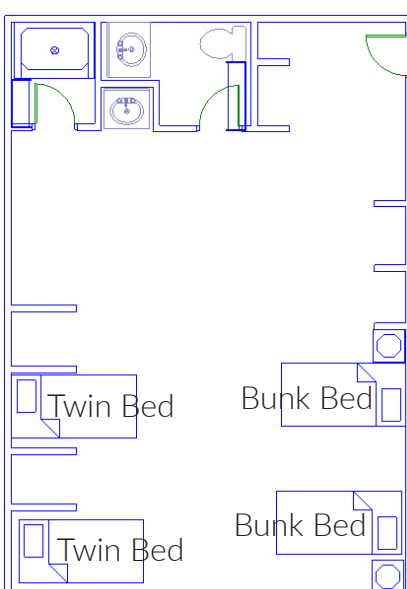

Zeitfuss II

Zeitfuss II is a two story dorm-style building with twenty two one-room units on two levels. Most rooms feature one bunk bed and two twin beds, a private bath with a shower, and an additional vanity area with a sink. Four rooms have two bunk beds and two twin beds. The Lodge also has a beautiful gathering room boasting a stone fireplace, a kitchen area, conference room, and office.

Units 151, 153, 155, 157
250 - 263

Unit 160
Handicap Accessible

Unit 264

Unit 159
Handicap Accessible

Unit 265